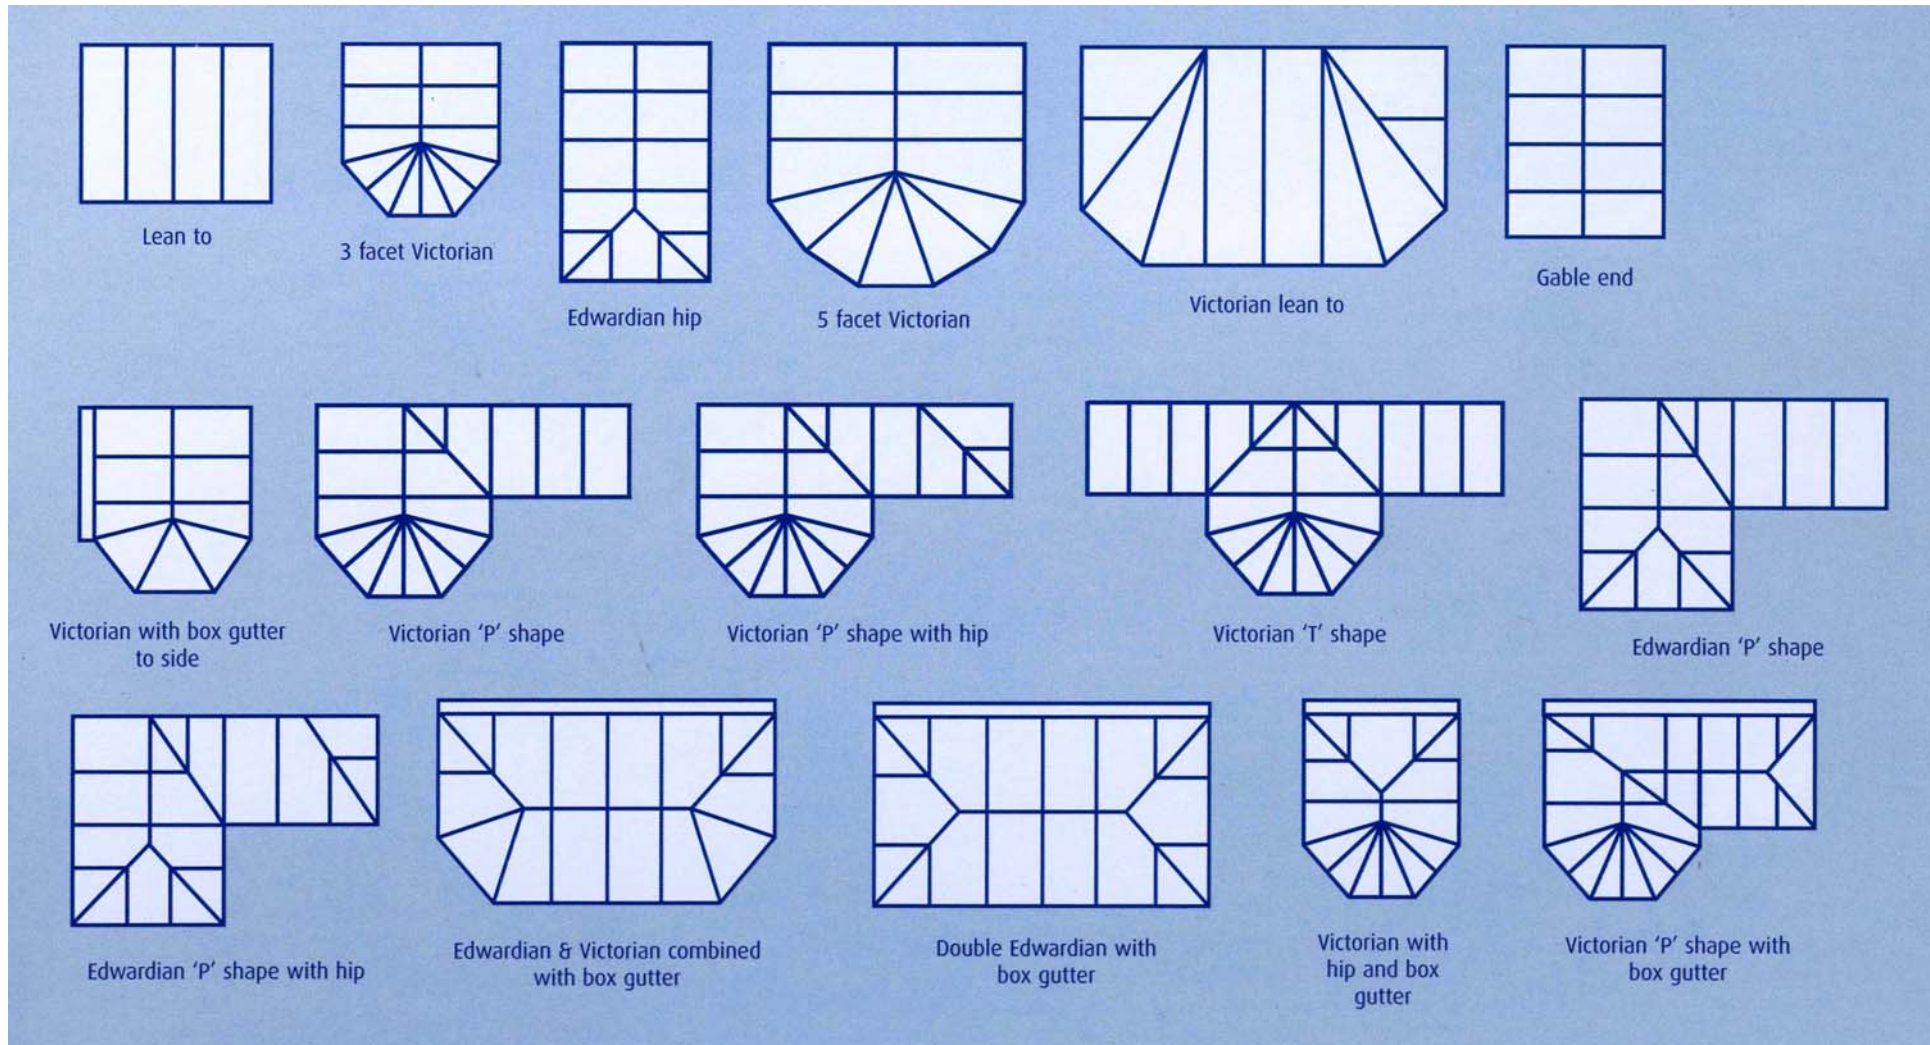

## Sample conservatory design styles

H Jarvis provides conservatories in a wide range of designs and configurations - here are just a few examples:

For further information on conservatory styles, call H Jarvis on 01642 482366 or email [admin@hjarvis.co.uk](mailto:admin@hjarvis.co.uk).