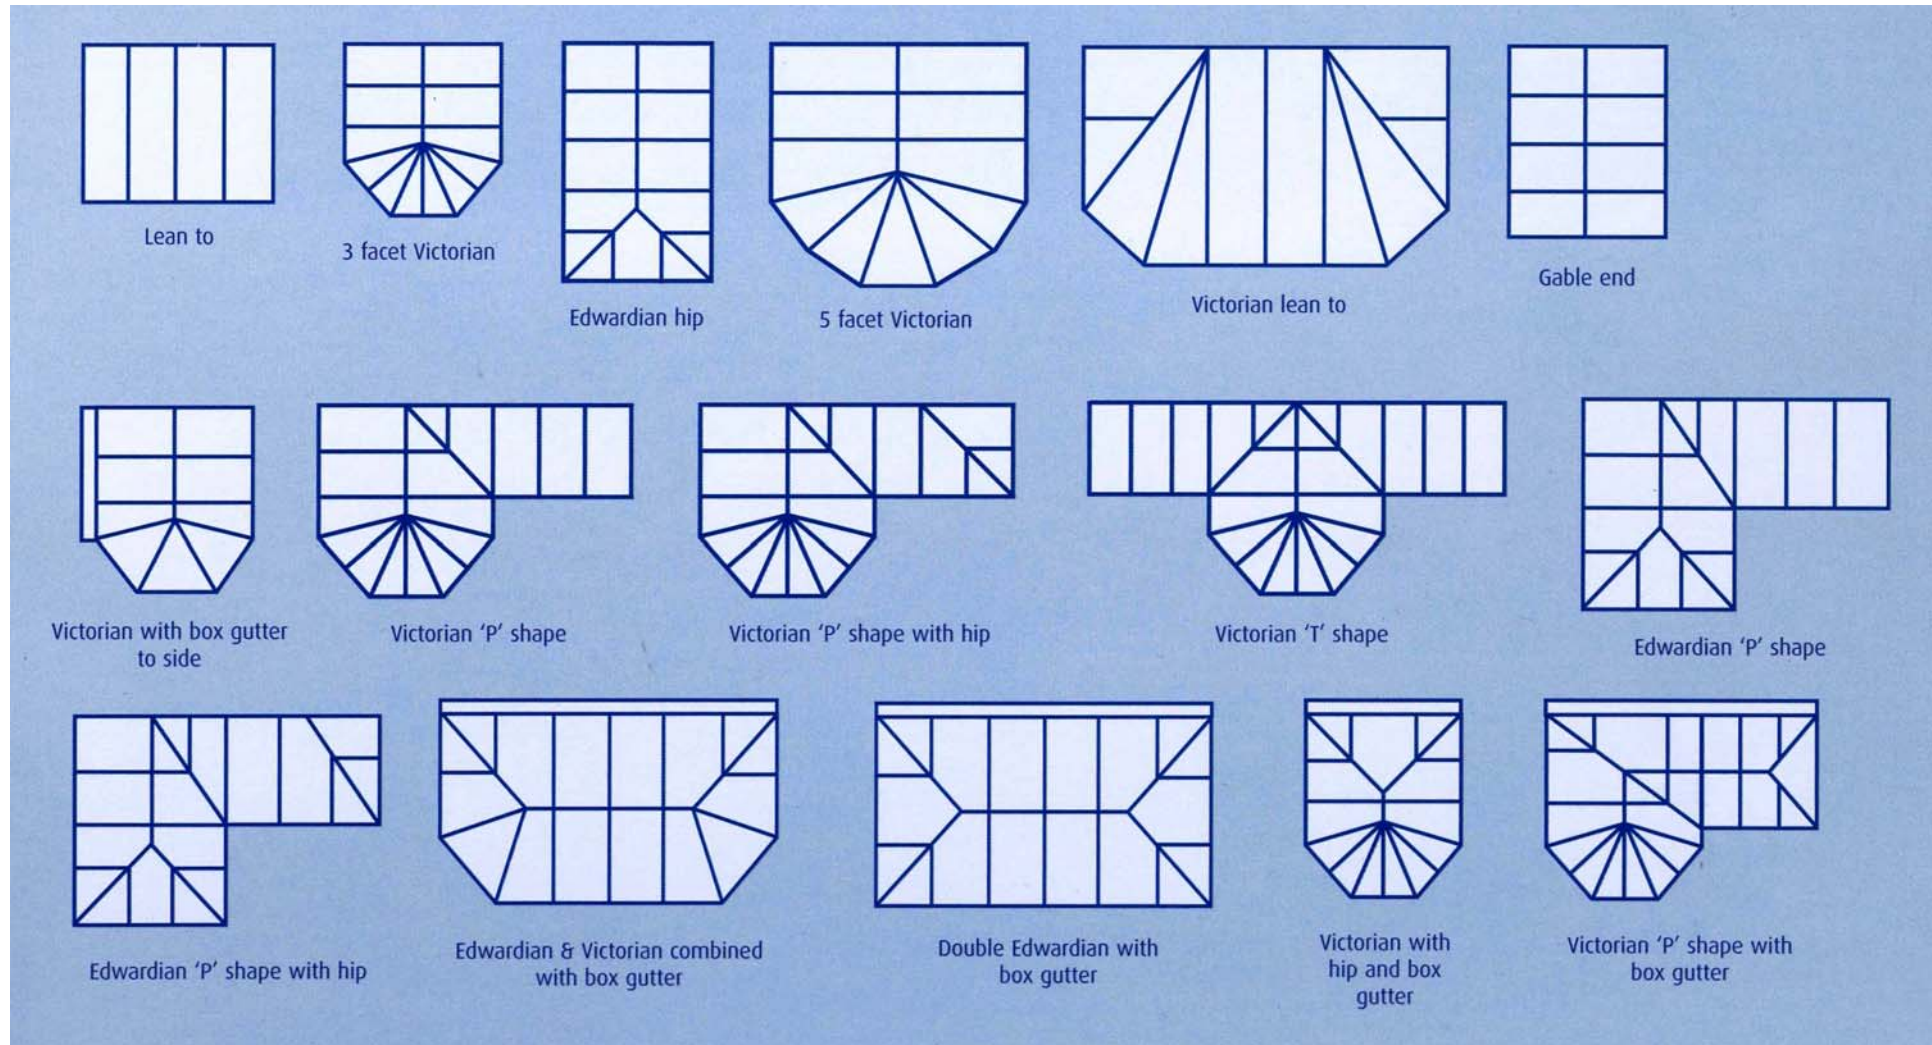

Sample conservatory design styles

H Jarvis provides conservatories in a wide range of designs and configurations - here are just a few examples:

For further information on conservatory styles, call H Jarvis on 01642 482366 or email admin@hjarvis.co.uk.